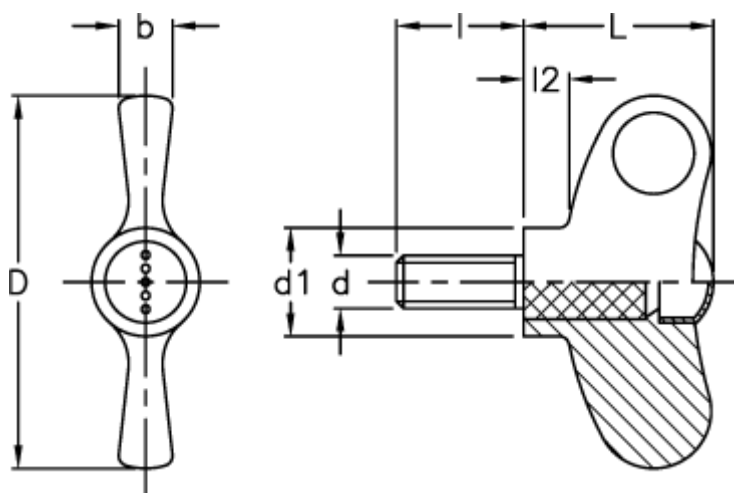

Article number: 23052248660

Description: E+G Wing screw
EWN.70 SST-p-M10x30-C0, no cap

Measures

b	= 10
D	= 70
d1	= 20
d 6g	= M10
l	= 30
L	= 36
l2	= 8.0